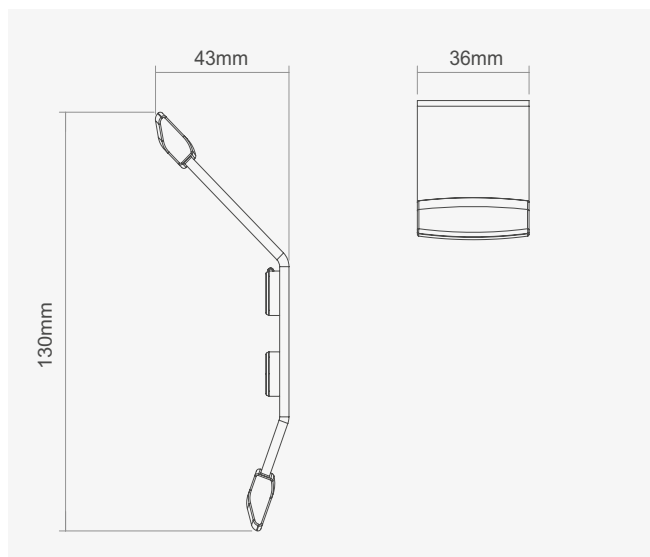

## SM-WM Wall Mount for Sonos Move

Mount the Sonos Move, securely and safely indoors or out, and free up valuable surface space in your home.

- Suitable for use indoors or outdoors
- Precision engineered. Quick and easy to fit
- Once wall mount is fitted, Sonos Move is easily mounted and removed
- UV resistant silicone rubber protects the speaker
- High grade-steel construction
- Fixing hardware included for Brick/Masonry and Wood/Studwork
- Designed and manufactured in the UK

Product Code	FLXSMWM1021			
UPC Number	5057964001722			
UK, European and US (SRP)	£29.99	€29.99	\$29.99	
Millimetres / Kilograms	Height	Width	Depth	Weight
Product Size	130	36	43	0.11
Millimetres / Kilograms	Length	Width	Height	Weight
Retail Carton	165	74	40	0.16
Carton Contents	1 x wall bracket, wall fixings and instructions			
Outer Carton Quantity	4	Country of Manufacture	UK	